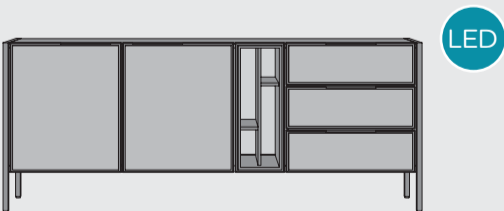

Lowboard
b150 x d40 x h60 cm
2 deuren + 1 lade + 2 niches (+LED)
art: 40645

LED

Lowboard
b180 x d40 x h60 cm
2 deuren + 1 lade + 2 niches (+LED)
art: 40646

Salontafel
b115 x d65 x h40 cm
art: 40649

Dressoir
b150 x d44 x h85 cm
3 deuren + 1 lade
art: 40643

LED

Dressoir
b210 x d44 x h85 cm
2 deuren + 3 laden + 4 niches (+LED)
art: 40644

LED

Dressoir
b240 x d44 x h85 cm
4 deuren + 3 niches (+LED)
art: 40640

LED

Highboard
b120 x d44 x h140 cm
2 deuren + 1 klep + 2 niches (+LED)
art: 40647